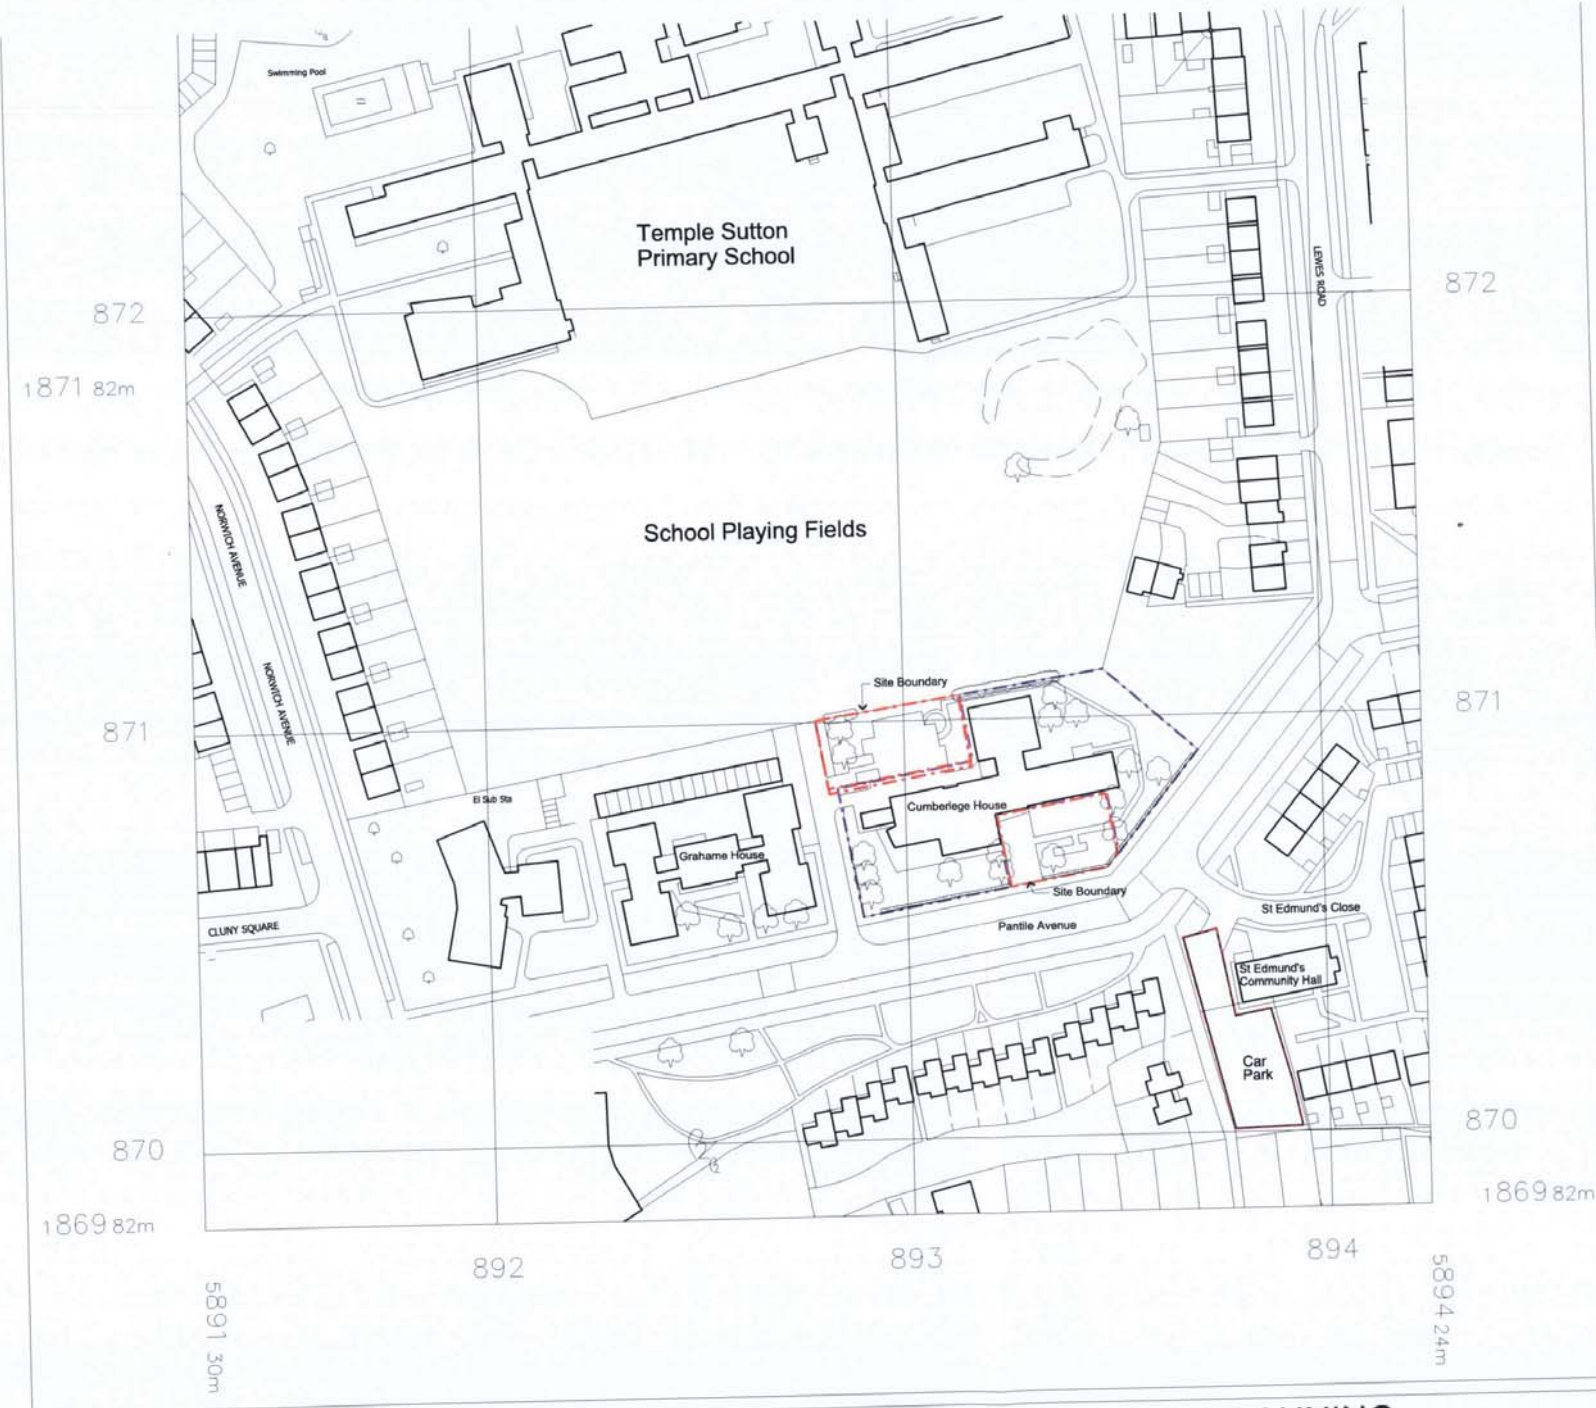

The copyright of the design remains with LSI Architects LLP and may not be reproduced without their prior written consent

All dimensions are to be checked on site and the Contract Administrator notified of any discrepancies.

Drawing to be read in conjunction with the project specification

Do not scale from this drawing for Constructional purposes

Rev	Init	Date	Revision

NORWICH
The Old Drill Hall
23a Cattle Market Street
Norwich NR1 3DY
+44(0)1603 660711

LONDON
70 Cowcross Street
Clerkenwell
London EC1M 6EJ
+44(0)20 7278 1739
www.lsiarchitects.co.uk

Client

NHS Property Services

Project

St. Luke's Health Centre

Title

**1700 Site
Site Location Plan**

Scale @ A3
1:1250

Date
10.03.2017

Drawn

17036-1700

PLANNING